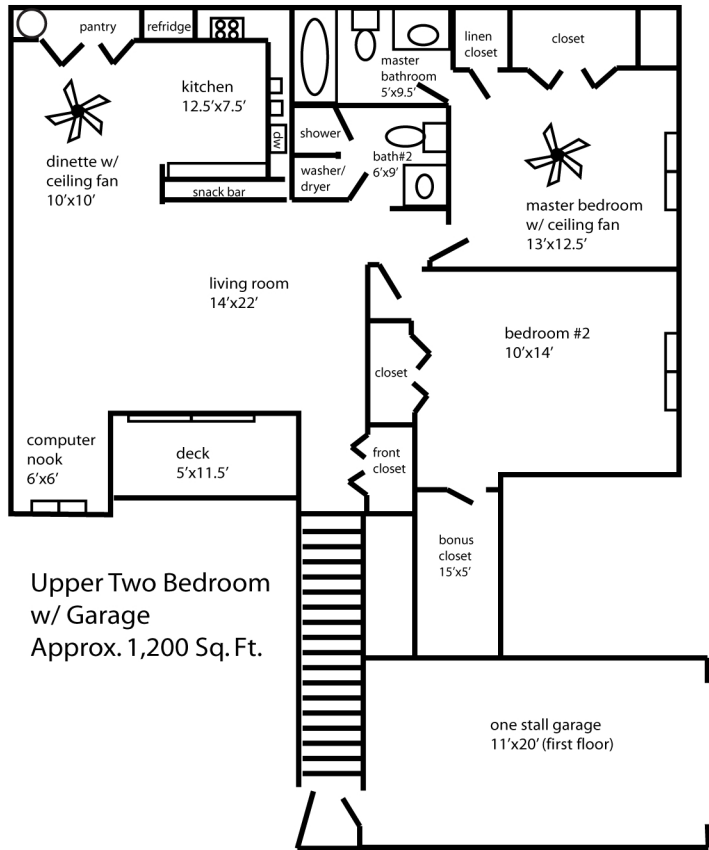

Westfield Terrace Apartments
(262) 225-8058

Upper Two Bedroom
w/ Garage
Approx. 1,200 Sq. Ft.