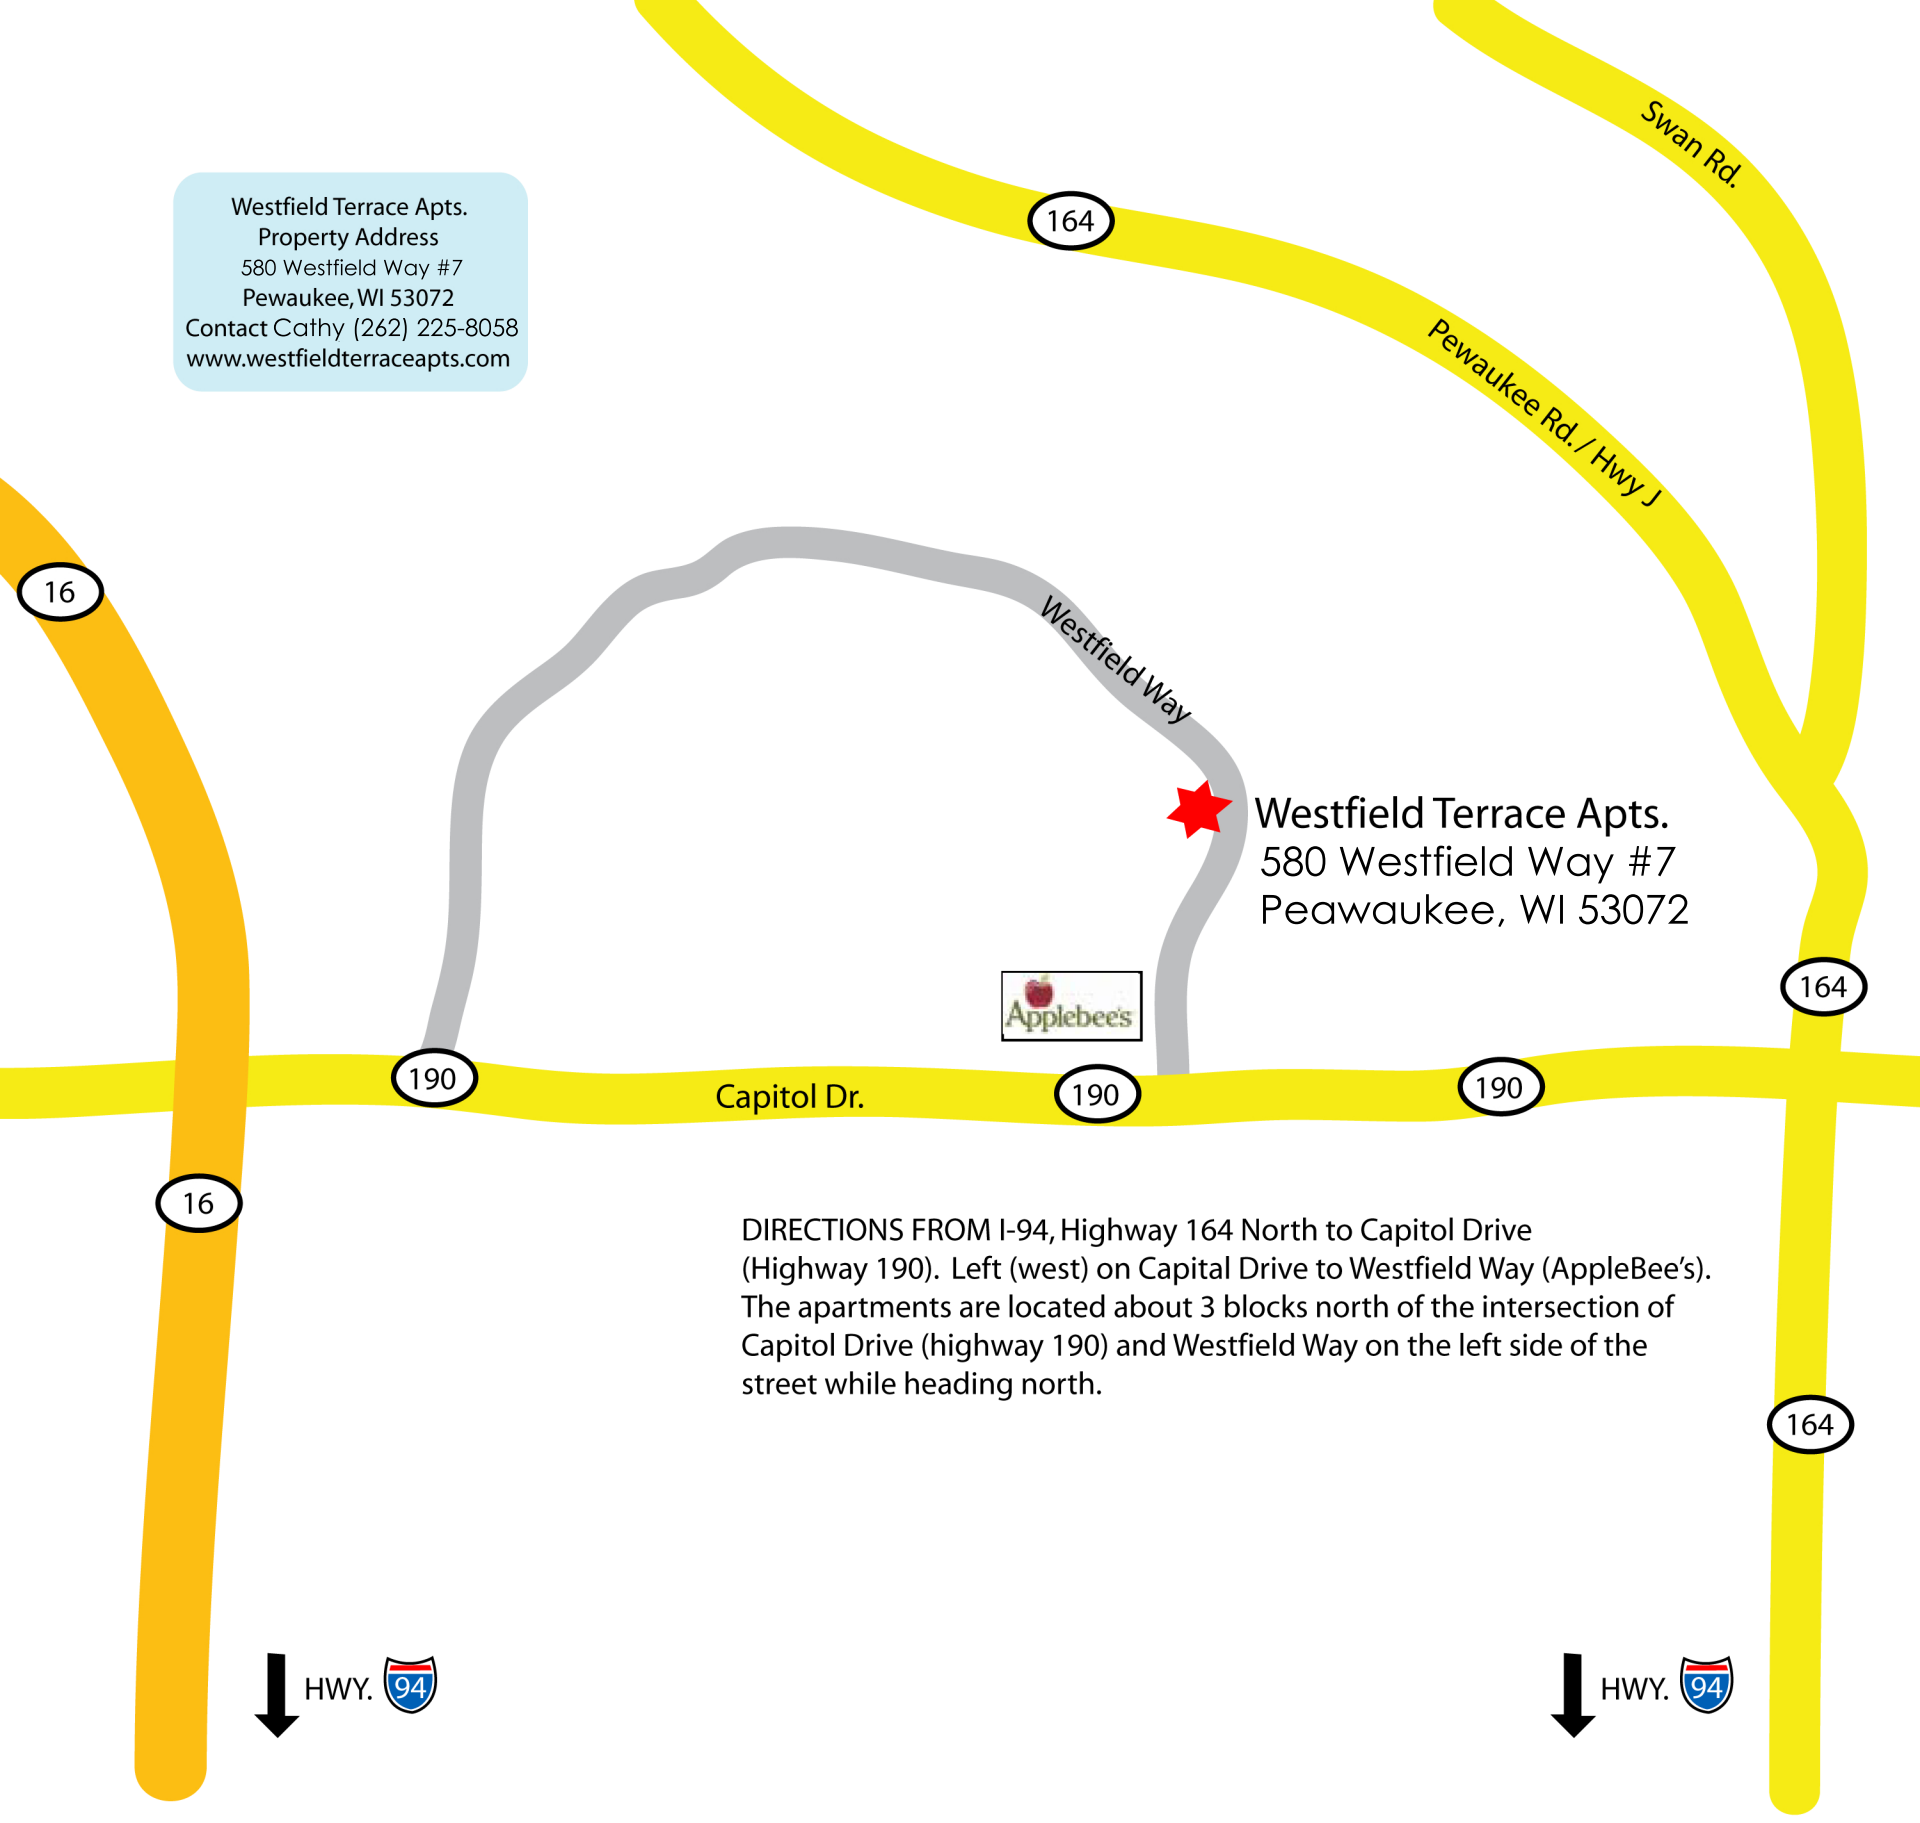

Westfield Terrace Apts.
Property Address
580 Westfield Way #7
Pewaukee, WI 53072
Contact Cathy (262) 225-8058
www.westfieldterraceapts.com

Westfield Terrace Apts.
580 Westfield Way #7
Pewaukee, WI 53072

DIRECTIONS FROM I-94, Highway 164 North to Capitol Drive
(Highway 190). Left (west) on Capitol Drive to Westfield Way (AppleBee's).
The apartments are located about 3 blocks north of the intersection of
Capitol Drive (highway 190) and Westfield Way on the left side of the
street while heading north.